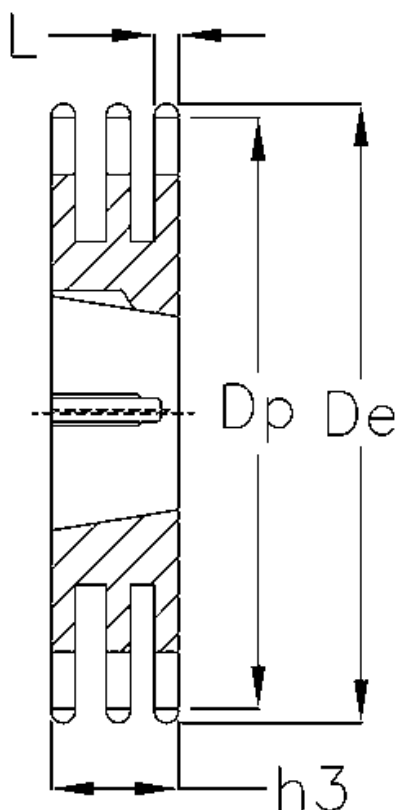

Article number: 616033007019

Description: Taperbored sprocket 12 B-3 Z=19 triplex
for bushing 2012

Measures

Bush = 2012
C = 2
Chain = -
Chain size = 3/4" x 7/16"
De = 124.2
Dp = 115.75
H = 49.8
h3 = 49.8

Material = Stål
Number of teeth = 19